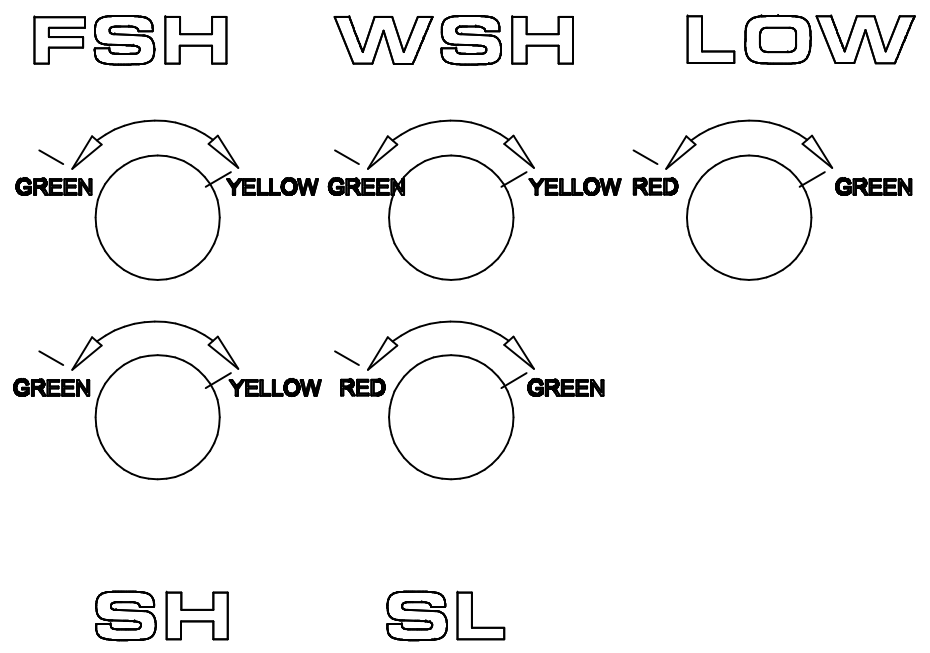

# MULTI-RANGE TESTER

**RANGE LIMIT  
WRIST STRAP  
650K TO 14MEG OHMS**

**FOOT STRAP  
650K TO 110MEG OHMS**

**SHOE  
800K TO 1.4GIG OHMS**

**RANGE SPECIFICATIONS  
WRIST STRAP (TP1 TO JACK A WITH SWITCH ON WRIST STRAP)  
750K OHMS - 10MEG OHMS**

**FOOT STRAP (TP1 TO JACK B WITH SWITCH ON FOOT STRAP)  
750K OHMS - 35MEG OHMS**

**SHOES (TP1 TO JACK C WITH SWITCH ON SHOE) 750K OHMS - 1GIG OHMS**

**ALL RANGES, EXCEPT UPPER SHOE +/-10% TOLERANCES  
RANGES FOR UPPER SHOE +/-20%**