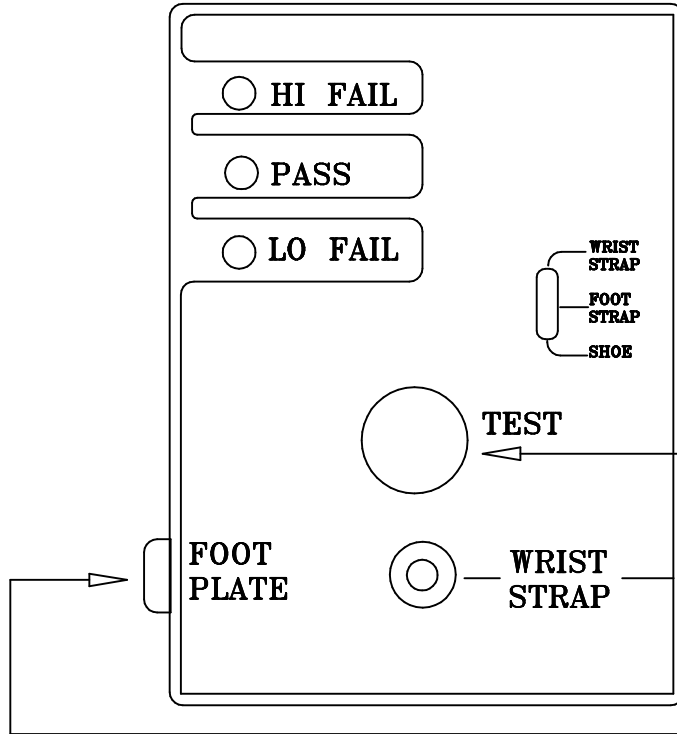

# MULTI-RANGE TESTER

**RANGE LIMIT  
WRIST STRAP  
650K TO 14MEG OHMS**

**FOOT STRAP  
650K TO 110MEG OHMS**

**SHOE  
800K TO 1.4GIG OHMS**

**RANGE SPECIFICATIONS  
WRIST STRAP (TP1 TO JACK A WITH SWITCH ON WRIST STRAP)  
750K OHMS - 10MEG OHMS**

**FOOT STRAP (TP1 TO JACK B WITH SWITCH ON FOOT STRAP)  
750K OHMS - 35MEG OHMS**

**SHOES (TP1 TO JACK C WITH SWITCH ON SHOE) 750K OHMS - 1GIG OHMS**

**ALL RANGES, EXCEPT UPPER SHOE +/-10% TOLERANCES  
RANGES FOR UPPER SHOE +/-20%**

TEST POINT 1 (TP1)

JACK A

JACK B&C