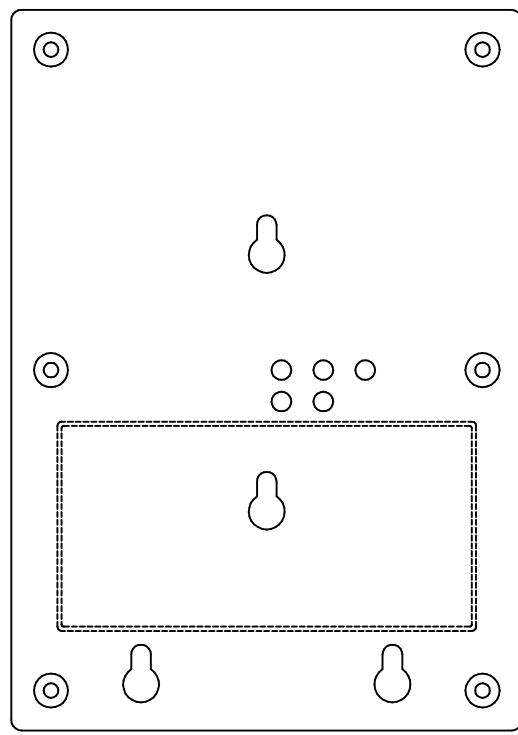

# MULTI-RANGE TESTER

**RANGE LIMIT  
WRIST STRAP  
650K TO 14MEG OHMS**

**FOOT STRAP  
650K TO 110MEG OHMS**

**SHOE  
800K TO 1.4GIG OHMS**

**RANGE SPECIFICATIONS  
WRIST STRAP (TP1 TO JACK A WITH SWITCH ON WRIST STRAP)  
750K OHMS - 10MEG OHMS**

**FOOT STRAP (TP1 TO JACK B WITH SWITCH ON FOOT STRAP)  
750K OHMS - 35MEG OHMS**

**SHOES (TP1 TO JACK C WITH SWITCH ON SHOE) 750K OHMS - 1GIG OHMS**

**ALL RANGES, EXCEPT UPPER SHOE +/-10% TOLERANCES  
RANGES FOR UPPER SHOE +/-20%**

TEST POINT 1 (TP1)

JACK A

JACK B&C